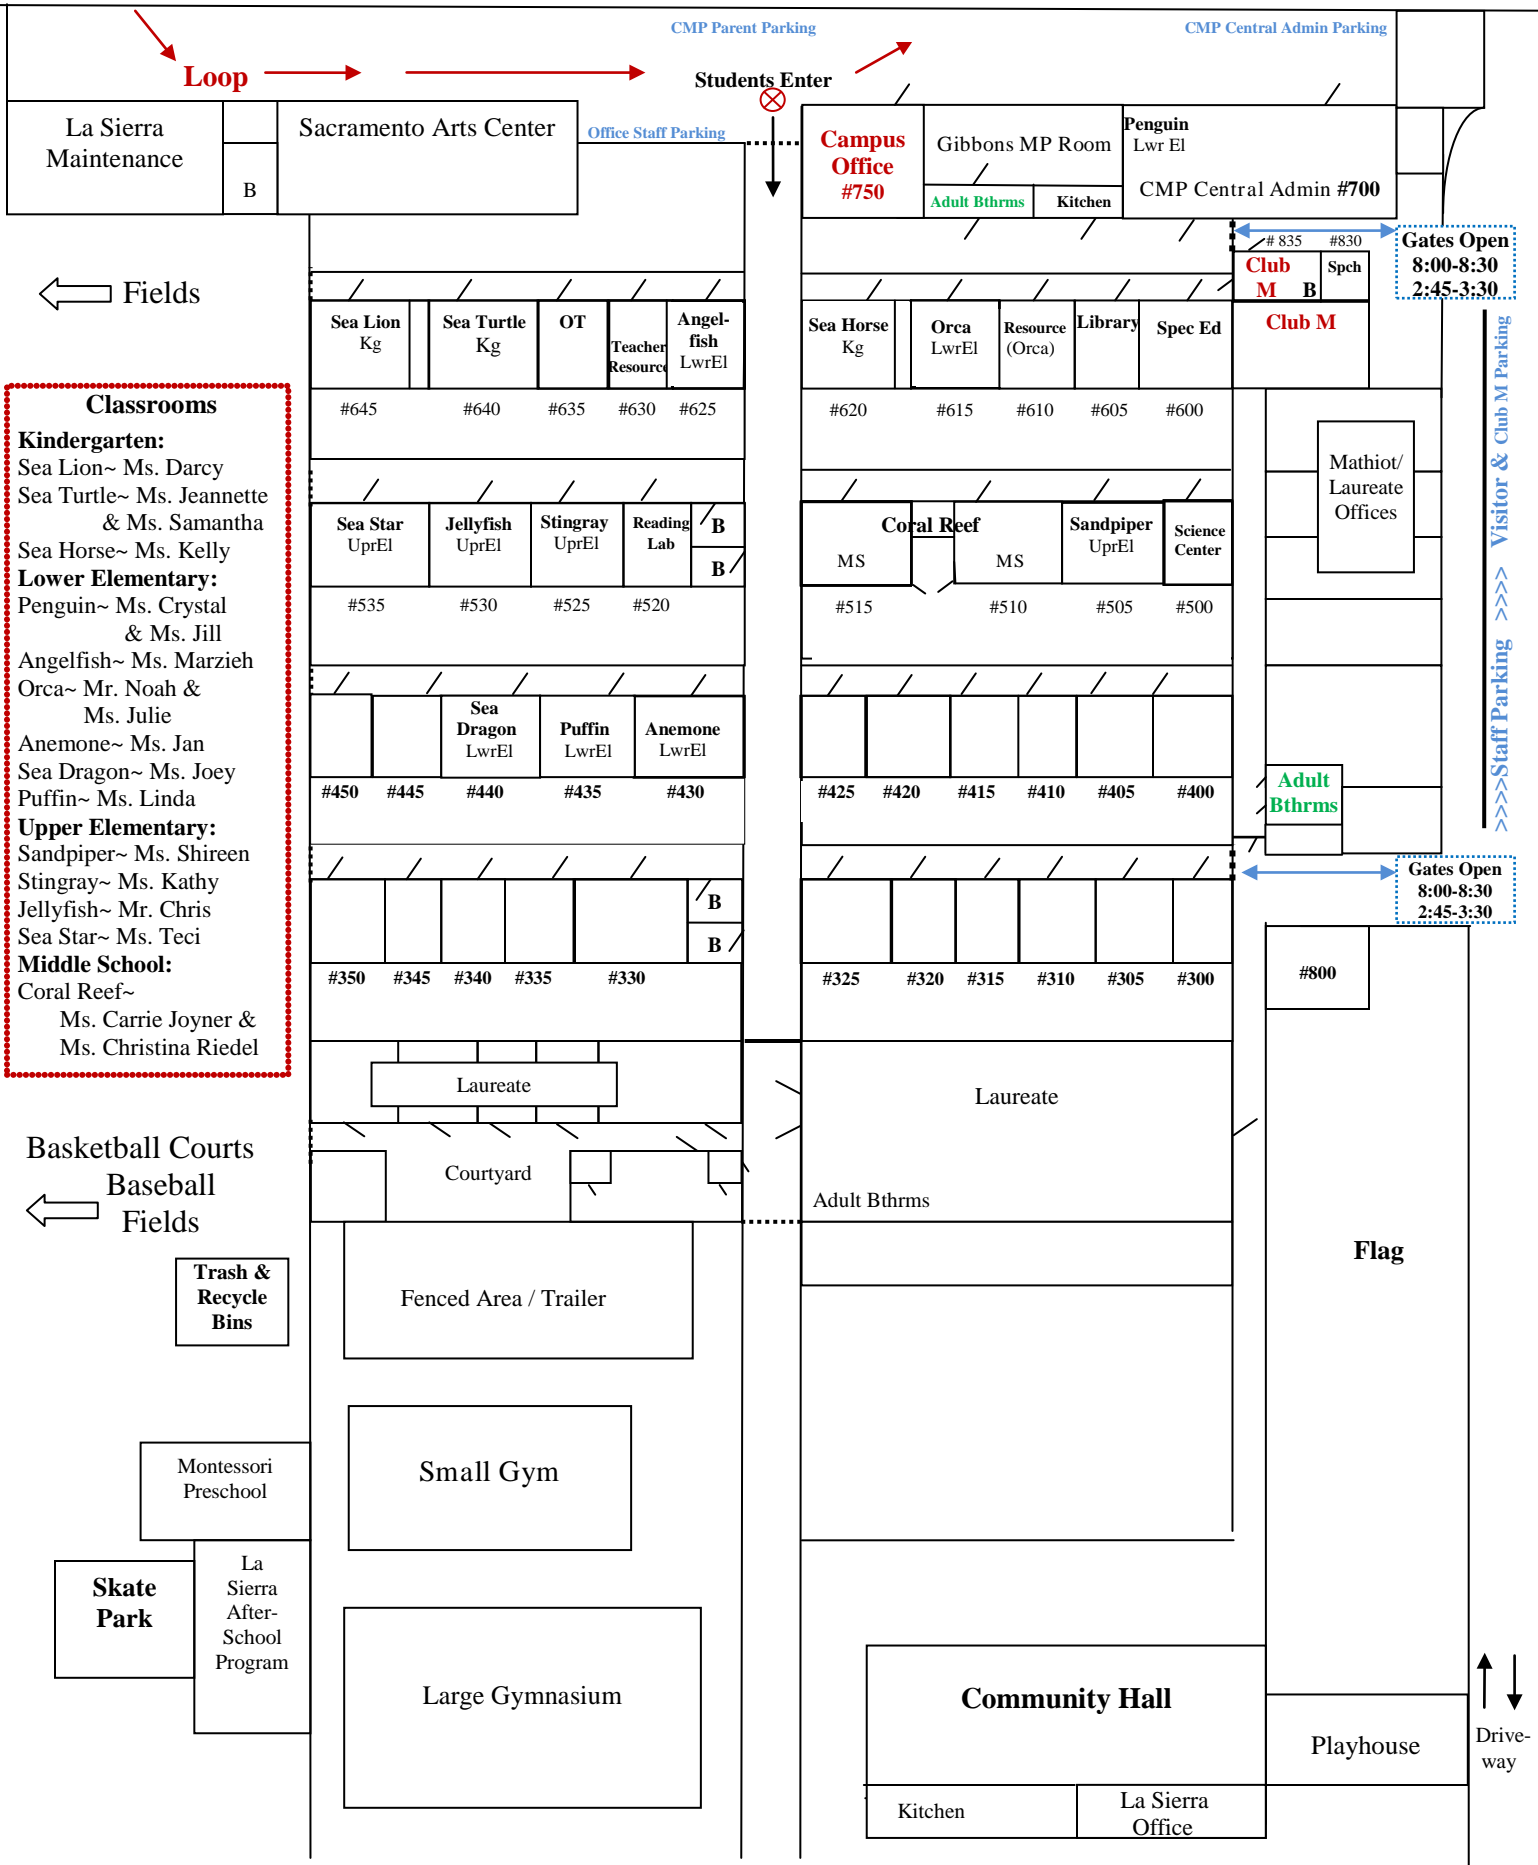

CMP ~ Carmichael Campus ~ 2011/2012 (as of 1-1-12)

Gibbons Drive

Parent/Visitor Parking ↓ to Engle ↓